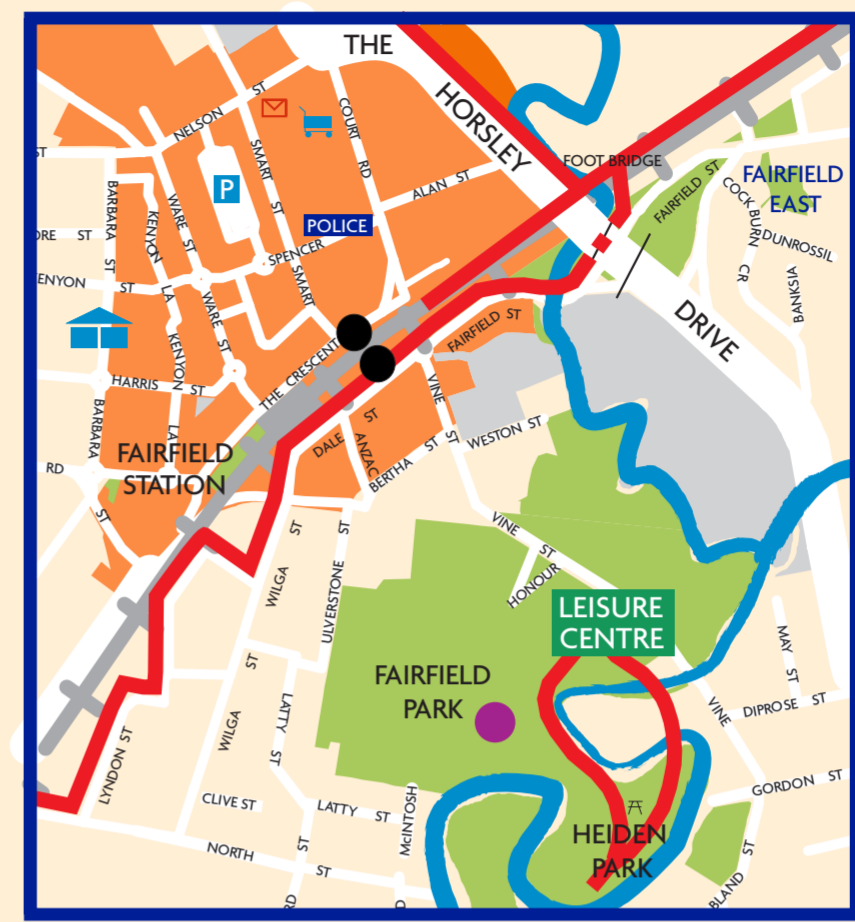

FAIRFIELD CITY CYCLEWAYS - 2019

Carwarra Place Park Playground. Artist: Joe Hurst.

CYCLE NETWORK

EXISTING LOCAL CYCLEWAY ROUTE

- BICYCLE STORAGE FACILITIES
- TRANSITWAY
- TRANSITWAY STATIONS
- RAILWAY LINE
- OPEN SPACE
- SCHOOLS
- RETAIL OUTLETS
- EMPLOYMENT PRECINCTS
- TAFE
- POLICE
- HOSPITAL
- LEISURE CENTRE
- SKATE
- CLUB HOUSE
- LIBRARIES
- MUSEUMS
- COUNCIL
- EXERCISE EQUIPMENT

PUBLIC ARTWORKS

- 1A - 1B WARALI WALL (HOLROYD)
- 1C - 1D WARALI WALL (FAIRFIELD)
- 2A - 2D CYCLEWAY MARKERS
- 3A SEATING WALL 3B FISH HABITAT PROJECT
- 3C FISH AND DRAGONS PROJECT
- 4A CABRAMATTA HISTORY WALL
- 5A LANSVALE PARK - ROAD SAFETY & ACTIVITY CIRCUIT